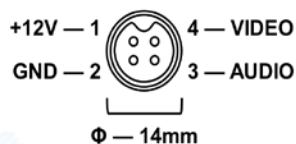

Specifications:

Model	AC-7AP-RCHR	AC-1HP-RCHR
CCD or CMOS	1/3" Sony HAD II CCD	1/3" CMOS 720P
Resolution	700 TVL	1.30 Mega Pixel
Effective Pixels	PAL: 960Hx720V NTSC: 960Hx612V	PAL: 1280Hx960V NTSC: 1280Hx720V
TV System	PAL / NTSC (Optional Before Factory)	
Auto Control	Auto Gain Control, Back Light Compensation White Balance, Electronic Shutter	
Image Mirror	Optional Before Factory	
Lens	f=3.6mm View Angle 75degree Optional 2.8, 6, 8mm	
Light Sensitivity	0 Lux @ F1.2 (IR ON)	
Infrared Spectrum	850nm or 940 nm	
Infrared LED Range	6 LEDs Ø5 IR 5 Meters	
Auto IR control	3~5 Lux Cut	
Signal to Noise Ratio	SNR>50 dB, (AGC Close)	
Video Output	1V p-p, 75Ω,	
Audio Output	Paid Optional Audio	
Power Consumption	12V DC ± 5%, 40mA, 0.5W	
A / V, Power Interface	Aviation, 4PIN Interface Optional	
Adjustment	Horizontal 0~45, Vertical 0~90	
Dimensions	(L x W x H) 65 x 60 x 60 mm	
Packing Size	(L x W x H) 85 x 100 x 85 mm	
Product Weight	Net: 165 g, All: 315 g	
Waterproof	IP67 For Housing	
Operating Condition	Temp.: -25°C to +55°C, Humidity<95%	
Housing Color	Black, Optional Color By Order Quantity	

➤ Specifications are subject to change without prior notice

Packing List:

Camera	1
Instruction manual	1
Self-Drilling Screw	2
Mounting Plug	2

Connection: