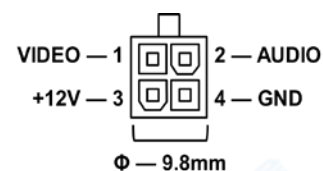

Specifications:

Model	AC-7AP-RCHR	AC-1HP-RCHR
CCD or CMOS	1/3" Sony HAD II CCD	1/3" CMOS 720P
Resolution	700 TVL	1.30 Mega Pixel
Effective Pixels	PAL: 960Hx720V NTSC: 960Hx612V	PAL: 1280Hx960V NTSC: 1280Hx720V
TV System	PAL / NTSC (Optional Before Factory)	
Auto Control	Auto Gain Control, Back Light Compensation White Balance, Electronic Shutter	
Image Mirror	Optional Before Factory	
Lens	f=3.6mm View Angle 75degree Optional 2.8, 6, 8mm	
Light Sensitivity	0 Lux @ F1.2 (IR ON)	
Infrared Spectrum	850nm or 940 nm	
Infrared LED Range	6 LEDs Ø5 IR 5 Meters	
Auto IR control	3~5 Lux Cut	
Signal to Noise Ratio	SNR>50 dB, (AGC Close)	
Video Output	1V p-p, 75Ω,	
Audio Output	Paid Optional Audio	
Power Consumption	12V DC ± 5%, 40mA, 0.5W	
A / V, Power Interface	Aviation, 4PIN Interface Optional	
Adjustment	Horizontal 0~45, Vertical 0~90	
Dimensions	(L x W x H) 65 x 60 x 60 mm	
Packing Size	(L x W x H) 85 x 100 x 85 mm	
Product Weight	Net: 165 g, All: 315 g	
Waterproof	IP67 For Housing	
Operating Condition	Temp.: -25°C to +55°C, Humidity<95%	
Housing Color	Black, Optional Color By Order Quantity	

➤ Specifications are subject to change without prior notice

Packing List:

Camera	1
Instruction manual	1
Self-Drilling Screw	2
Mounting Plug	2

Connection: